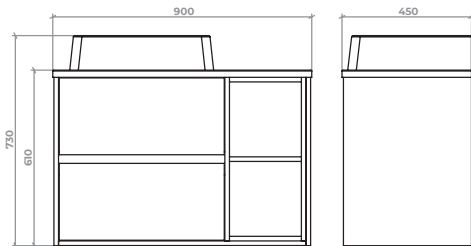

Корпус – ламіноване ДСП 16 мм
Фасад – МДФ Двостороннього Ламінування 16 мм
Меблі фарбовані матовою емаллю.
Шухляди – ДСП двостороннього ламінування 16 мм.
Приховані направляючі Blum з функцією плавний дотяг – BLUMOTION. Розпашні дверцята навішані на петлі з функцією плавний дотяг.
На навісні меблі, вмонтовані два регульовані навіси

Laminated chipboard frame 16 mm
Two sides laminated MDF 16 mm
The surface is painted with glossy white paint
Two shelves (16 mm two sides laminated chipboard) with Blum BLUMOTION system.
Tall cabinet: two soft-close doors can be fitted on the right or left
Smart mounting bracket for easy adjustment on the wall